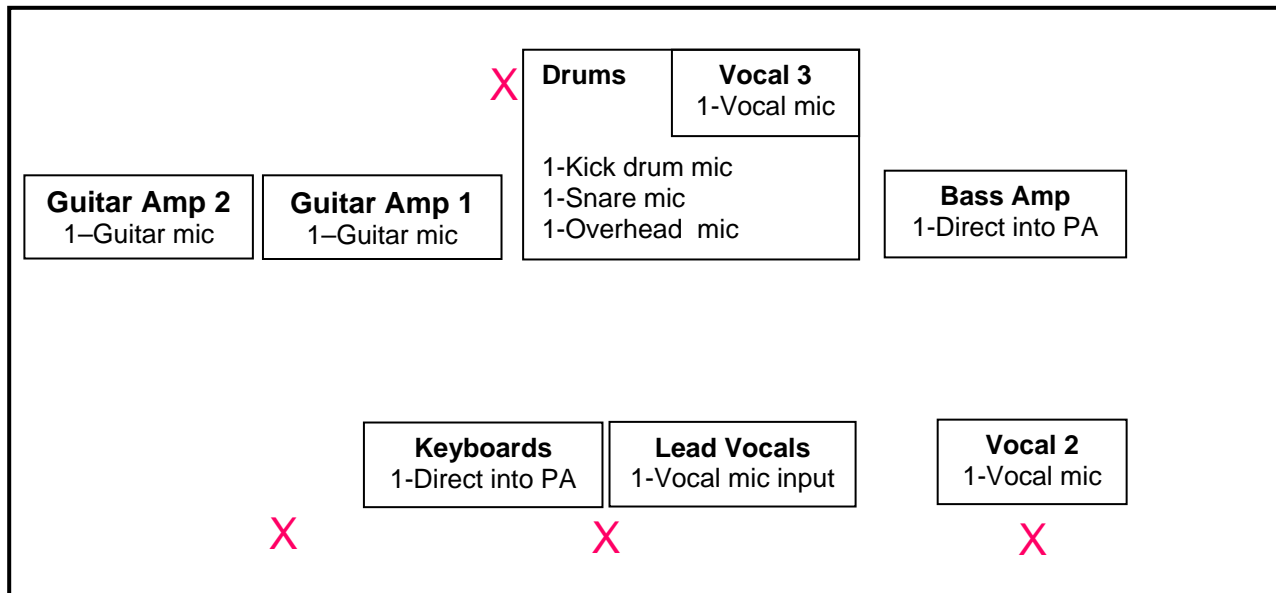

RUN for COVER

Chris Hansen ph: (401)539-4672, clehansen@cox.net

Laurie Schaeffer ph: (860)889-5895, lbsch@conncoll.edu

run4coverband.com

RUN for COVER Band Stage Plot

Chris Hansen (401) 539-4672

www.Run4CoverBand.com